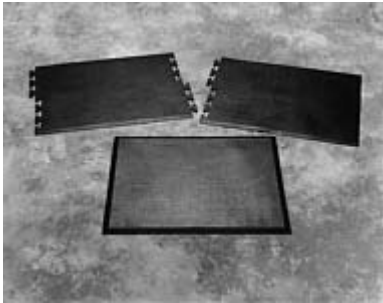

ANTI-FATIGUE MATS

Rubber composition (with raised air bubbles) mats provide a firm but cushioned walking surface to ease fatigue and provide comfort on concrete and other flooring. Units interlock to create required configuration. Beveled edges enhance safety.

For a larger view, click on the picture.

SPECIFICATIONS/FEATURES

Width:	28 inches
Length:	36 inches
Depth:	1/2 inch
Styles:	Single (no interlocking teeth) Center (interlocking both ends) End (interlocking one end)
Composition:	Rubber with air pockets to cushion user